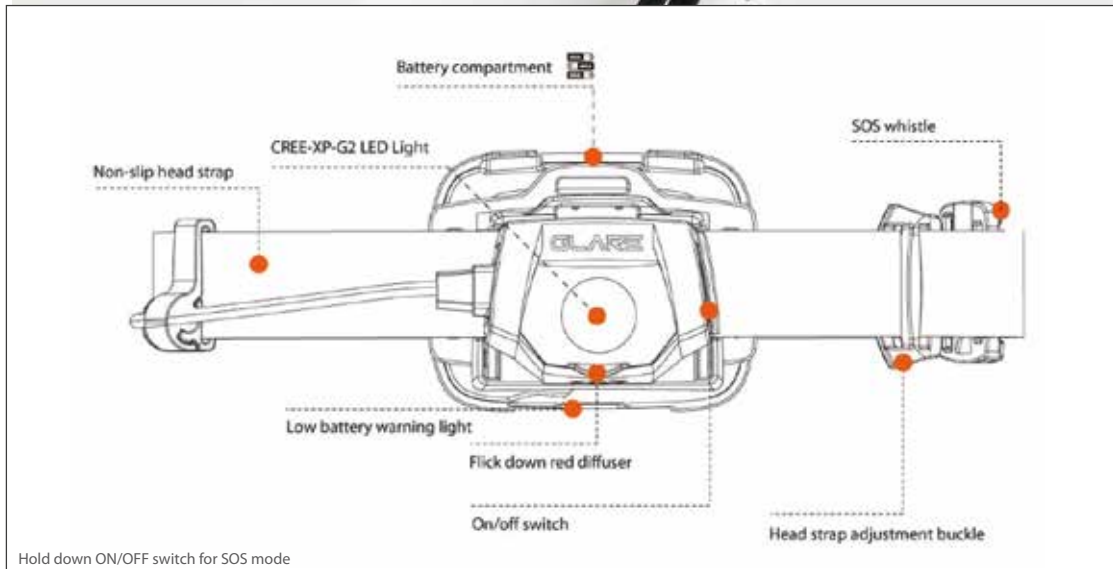

# GLARE HEAD TORCH

The Glare Head Torch by Northern Diver has been designed for a range of outdoor uses. It has a simple push button operation and features an integrated SOS whistle.

With the integrated red diffuser, you can switch easily from a white spot beam to a red flood beam to adapt to your environment.

- Compact & Lightweight
- Simple Push Button Operation
- Excellent Performance
- CREE-XP-G2 LED Light
- Flick Down Red Diffuser
- 4 Light Modes
- SOS Light Beam
- Material - ABS
- Adjustable Non-Slip Head Strap
- Adjustable Torch Head
- Low Battery Warning Light
- Integrated SOS Whistle
- Colours: White or Black
- 3X AA Batteries
- Weight : 122g