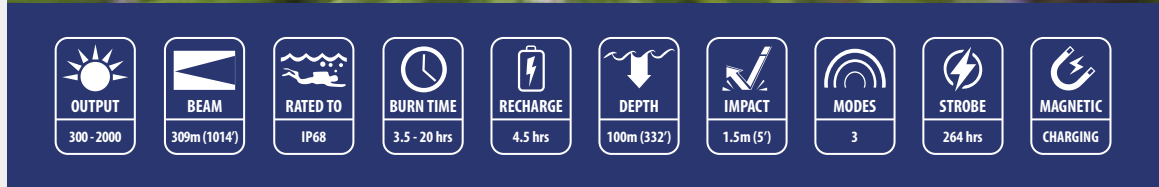

Fusion

RECHARGEABLE DIVE TORCH

The Fusion R rechargeable scuba diving torch is the perfect companion for your underwater adventures. It's a powerful, bright and portable scuba diving torch that you can use to explore underwater. Perfect for use by both the professional and recreational diver.

KEY FEATURES

Outdoor and underwater use
Ideal for scuba diving, rescue teams, emergency response, camping and outdoor, professional or technical divers, commercial applications
High, medium, low and strobe modes
Simple one button switch operation
Waterproof design - IP68 rated
Magnetic charging is convenient and easy to operate in the dark
Intelligent over-heat protection to avoid overheating on the surface
Extreme power in a compact, rechargeable flashlight
Able to work in extreme environments
Patented lens

TECHNICAL FEATURES

LED: SST40
LED lifespan: 100,000 hours
Output: 2000 - 1000 - 300 lumens
Light loss: 10%
Burn time: 3.5 - 4.5 - 20 hours
Flash: 264 hours
Beam distance: 309m (1014')
Beam intensity: 24800 cd
Colour temperature: 5700 - 7300k
Beam angle: 11 degrees
Impact resistance: 1.5m (5')
Waterproof rating: IP68
Battery: 5000Ah/21700 Li-ion built in battery (rechargeable via magnetic port)
Charge time: 4.5 hours
Length: 161mm (6.3")
Diameter: 38mm (1.5")
Weight (including battery): 196g (0.43lbs)

WHATS INCLUDED

Dive light
Lanyard
USB cable
Magnetic connector
User manual
Zipped storage case

DESCRIPTION

LIGHTING

STOCK CODE

TORCH-FUSION-R

NORTHERN DIVER

+44 (0) 1257 25 44 44 | INFO@NDIVER.COM